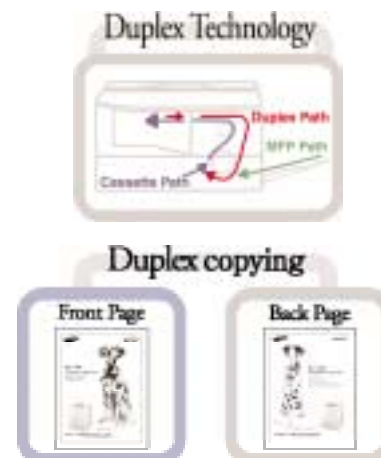

Superior Business Center Fax

- Dual Line Fax System ^{***}**
 Send and receive faxes simultaneously by attaching a second modem giving you the benefits of using two fax machines in one.
- High Speed Transmission**
 Transmission can be twice as fast sizes thanks to an advanced Super G3 33.6Kbps modem with JBIG compression.
- 1.5 Second Quick Scan**
 With 1.5 second quick scan you can instantly scan documents into memory to save on valuable time.
- 11MB Fax memory (Up to 880 pages)**
 Up to 880 pages can be stored in memory if you run out of paper
- High Volume Paper Capacity for Heavy Users**
 -50 page ADF (Automatic Document Feeder)
 -Standard 550 sheet paper cassette
 (Expand up to 1,100 sheets with additional 550 sheet cassette)
 -User-adjustable 100 Sheet Bypass tray for special media like cards, labels, etc.
- High Productivity with Dual Access**
 Send or receive faxes while printing or copying.
- Quick Memory Transmission**
 Save even more time by continuing to scan additional pages while transmission is taking place.

Convenient Copier

- 12 Copies per Minute Copying
- 1200 dpi Enhanced Resolution
- Wide Zoom Range from 50 to 200%

Duplex Technology Saves Paper

- Duplex Copy / Fax receiving**
 Automatically copy and receive faxes on the both sides of the sheet.